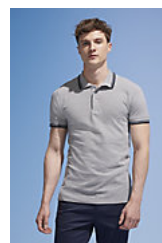

Related products

SOL'S PASADENA MEN
00577