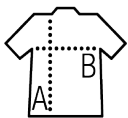

Quality

PIQUÉ 200
100% Ringspun cotton
Rib 1x1 collar and cuffs
Reinforcing tape on neck

Style

Short sleeves
Contrasting stripes on collar and cuffs
Tone on tone 3 button placket
Fitted cut
Cut and sewn
Side slits
Spare button on the inside seam

Available sizes

| Sizes | S | M | L | XL | XXL |
|-------|-------|-------|-------|-------|-------|
| A/B | 63/42 | 65/45 | 67/48 | 69/51 | 71/54 |

Available colours

Packaging

Carton size : 60 x 39 x 30 cm