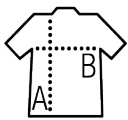

Quality

JERSEY 150
100% combed Ringspun cotton

Style

Short sleeves
Cut and sewn
Chambray taped neck

Available sizes

Sizes	XS	S	M	L	XL	XXL
A/B	60/40	62/42	64/44	66/46	68/48	70/50

Available colours

White / Navy

White / Red

Ash / Lemon

Packaging

Carton size : 47 x 36 x 15 cm

Weight per carton : 7.00 kg

Related products

SOL'S MILES KIDS
01400