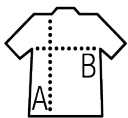

### Quality

POLYAMIDE

Outside & lining: 100% polyamide

Padding: 100% polyester - 180 gsm

### Style

2 pockets with a fancy zip that matches the lining

High collar, close-fitting cut

Tone-on-tone bias finishing at bottom

### Available sizes

Sizes	S	M	L	XL	XXL
A/B	60/47	62/49	64/51	66/53	68/55