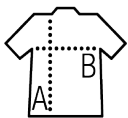

Quality

JERSEY 160
100% polyester with cotton feel
Ribbed collar with elastane

Style

Short sleeves without armholes
Cut and sewn

Available sizes

Sizes	S	M	L	XL	XXL
A/B	65,2/43	66/46	66,7/49	67,5/52	68,2/55

Available colours

White

Packaging

Carton size : 56 x 35 x 25 cm

Weight per carton : 7.00 kg

Related products

SOL'S MAGMA MEN
01704