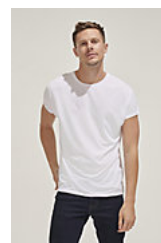

Quality

JERSEY 160
100% polyester with cotton feel
Ribbed collar with elastane

Style

Short sleeves without armholes
Cut and sewn

Available sizes

Sizes	S	M	L	XL	XXL
A/B	65,2/43	66/46	66,7/49	67,5/52	68,2/55

Available colours

White

Packaging

Carton size : 56 x 35 x 25 cm

Weight per carton : 7.00 kg

Related products

SOL'S MAGMA MEN
01704