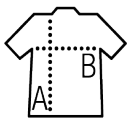

Quality

BRUSHED FLEECE 260
50% Ringspun cotton - 50% polyester
Ribbed bottom and cuffs

Style

Set-in sleeves
2 kangaroo pockets
Hood with tone-on-tone drawcord
Straight cut
Cut and sewn

Available sizes

Sizes	XS	S	M	L	XL	XXL	3XL
A/B	69/48	70/51	71/54	72/57	73/60	74/63	75/66