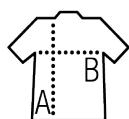

SOL'S RACE BW WOMEN

SOL'S
the fair spirit

WOMEN'S SOFTSHELL BODYWARMER

02888

Quality

SOFT SHELL 280
96% polyester - 4% elastane
Polar fleece lining 100% polyester
2 layers

Style

2 zip pockets

Available sizes

Sizes	S	M	L	XL	XXL
A/B	62/47	64/50	66/53	68/56	70/59

Available colours

Pepper red

Royal blue

Black

French navy

Packaging