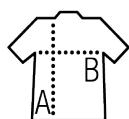

Quality

POLYAMIDE 380T
Outer fabric and lining: 100% polyamide
Padding: 90% down, 10% feathers
Weight: 100 gsm

Style

Zip opening
2 front zip pockets
2 inside pockets
Three colour details
"In bag" folding system with stoppers

Available sizes

Sizes	S	M	L	XL	XXL
A/B	63/48	64/51	65/54	66/57	67/60

Available colours

French navy

Packaging

Carton size : 60 x 40 x 30 cm

Weight per carton : 3.00 kg

Related products