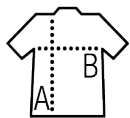

### Quality

JERSEY 190  
95% semi-combed ringspun cotton - 5% elastane  
Taped neck  
Elastane ribbed collar

### Style

Round neck  
Cut and sewn  
Stretch

### Available sizes

Sizes	S	M	L	XL	XXL	3XL
A/B	70,5/47	72/50	73,5/53	75/56	76,5/59	78/62