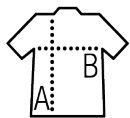

JERSEY 155
100% semi-combed ringspun cotton

Style

1x1 ribbed round neck
Cut and sewn
Short sleeves
1x1 ribbed cuffs with contrasting stripes
Taped neck

Available sizes

Sizes	S	M	L	XL	XXL	3XL
A/B	64/41	66/44	68/47	70/50	72/53	74/56

Available colours

White / Royal blue White / Kelly green French navy / Royal blue Deep black / multicolore Royal blue / Kelly green White / Multicolore

Packaging

Carton size : 46 x 34 x 20 cm

Weight per carton : 6.00 kg