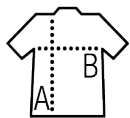

Quality

PIQUÉ 170
100% combed Ringspun cotton
Rib collar
Reinforcing tape on neck
Reinforced buttons placket

Style

Long sleeves
Ribbed cuffs
3 tone on tone buttons
Straight hem with side slits
Cut and sewn

Available sizes

Sizes	S	M	L	XL	XXL
A/B	70/50	72/53	74/56	76/58	79/62

Available colours

White

Red

Black

Navy

Grey melange