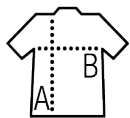

SOL'S MONARCH

SOL'S®
the fair spirit

MEN'S ROUND NECK LONG SLEEVE T-SHIRT

11420

Quality

JERSEY 150
100% semi-combed Ringspun cotton
Reinforcing tape on neck
Round elastane rib collar

Style

Ribless cuffs
Tubular

Available sizes

Sizes	S	M	L	XL	XXL	3XL	4XL	5XL
A/B	69,5/50,5	71,5/53,5	73,5/56,5	75,5/59,5	77,5/62,5	79,5/65,5	79,5/68,5	79,5/71,5

Available colours

Packaging

 Carton size : 58 x 38 x 22 cm

 Weight per carton : 9.00 kg