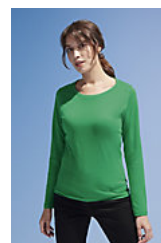

Related products

SOL'S MAJESTIC
11425