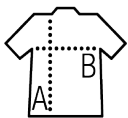

Quality

JERSEY 150
100% semi-combed Ringspun cotton
Reinforcing tape on neck
Elastane rib neckline

Style

Short sleeves
Cut and sewn (2-4 years) or tubular (from 6 years)

Available sizes

Sizes	2 years	4 years	6 years	8 years	10 years	12 years
cm	86/94 cm	96/104 cm	106/116 cm	118/128 cm	130/140 cm	142/152 cm
A/B	40/29	43/32	46/35	49/38	52/41	55/44

Available colours

Packaging

 Carton size : 42 x 27 x 34 cm

 Weight per carton : 9.00 kg

Related products

SOL'S REGENT
11380