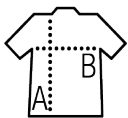

### Quality

REVERSIBLE - UNISEX  
Outshell: 100% 210T polyamide  
Lining: 100% polyester fleece 210 gsm

Contrasted charcoal grey fleece lined collar and body lined

### Style

Tone on tone zipped opening  
Reversible  
2 pockets

### Available sizes

Sizes	XS	S	M	L	XL	XXL
A/B	64/52	66/55	68/58	70/61	72/64	74/67