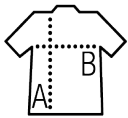

Quality

Outshell: 100% polyamide 210T
100% polyester lining and padding
Water repellent and windproof
AC coating

Style

Zipped opening
2 side zipped pockets

Available sizes

| Sizes | S | M | L | XL | XXL | 3XL | 4XL | 5XL |
|-------|-------|-------|-------|-------|-------|-------|-------|-------|
| A/B | 67/56 | 69/59 | 71/62 | 73/65 | 75/68 | 78/71 | 81/74 | 84/77 |

Available colours

Packaging

 Carton size : 58 x 40 x 40 cm

 Weight per carton : 5.00 kg

Related products