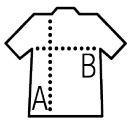

Quality

BRUSHED FLEECE 280
50% Ringspun cotton - 50% polyester
Brushed fleece lining
Elastane rib hem and cuffs

Style

Set in sleeves
2 kangaroo pockets
Lined and contrasted hood and drawstring
Hidden zipper
Fitted cut
Cut and sewn

Available sizes

Sizes	S	M	L	XL
A/B	63/45	65/48	67/51	69/54

Available colours

White

Royal blue

Black

French navy

Packaging