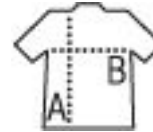

STADIUM65

70650

TWO-COLOURED 600D POLYESTER TRAVEL/SPORTS BAG

Quality

- Zipped double-slider opening
- Bottom pike-base
- Removable PE bottom
- Zipped front pocket
- Reinforced side carry handles
- Adjustable and removable shoulder strap

Style

SOL'S

Size

TUN

28 x 65 x 30 cm

PACKING

FEATURES

1